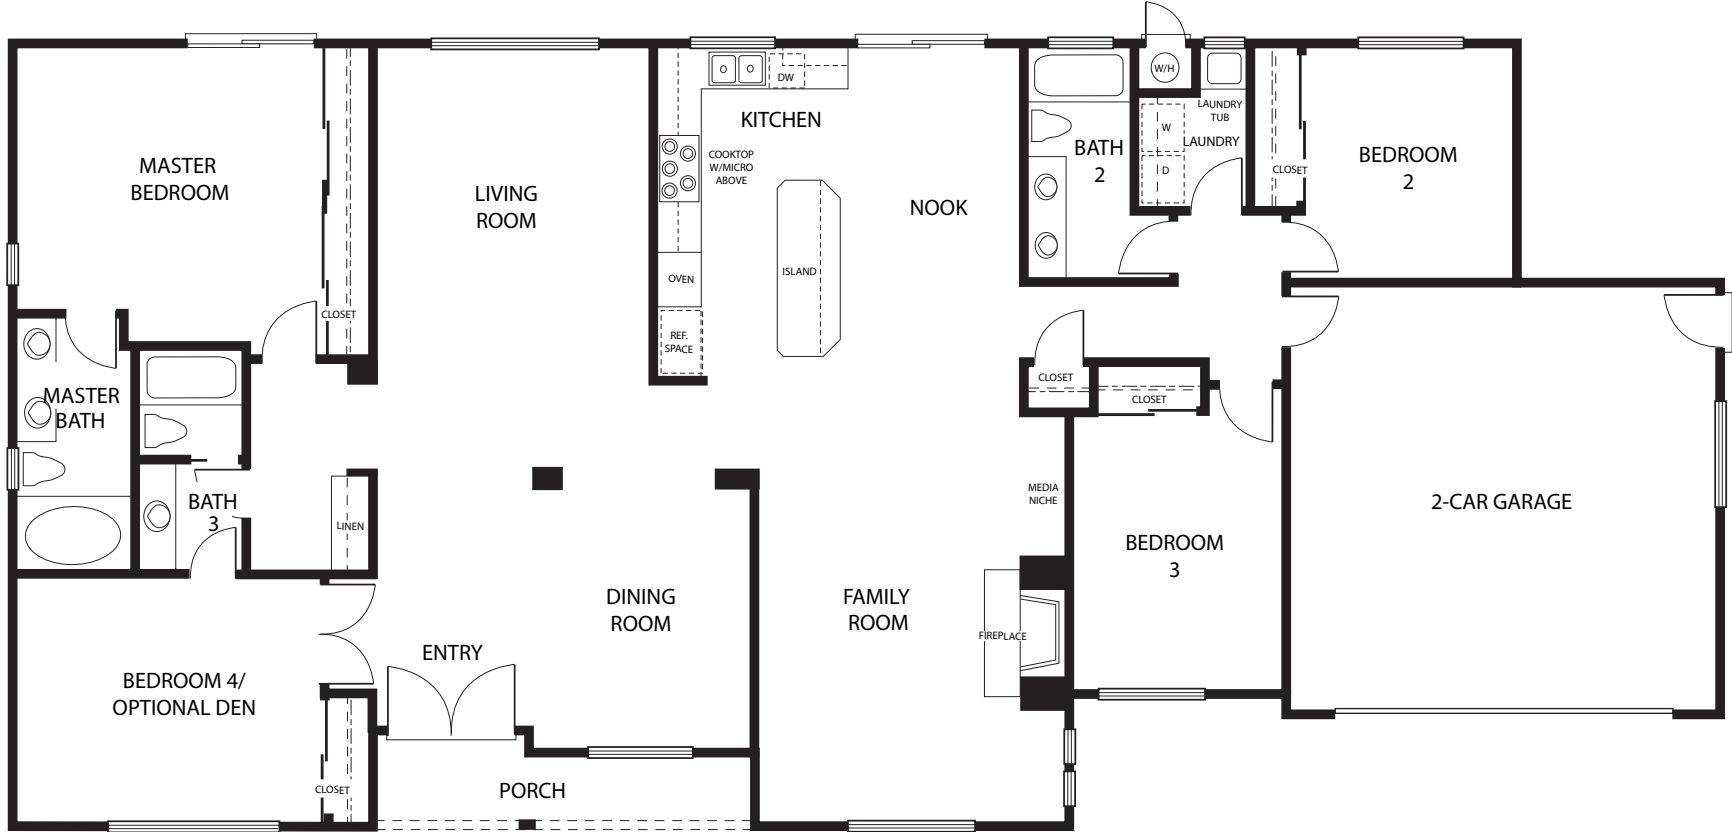

The Zenith

4 Bed/Den opt./3 Bath
2,277 sq. ft.

See Something New