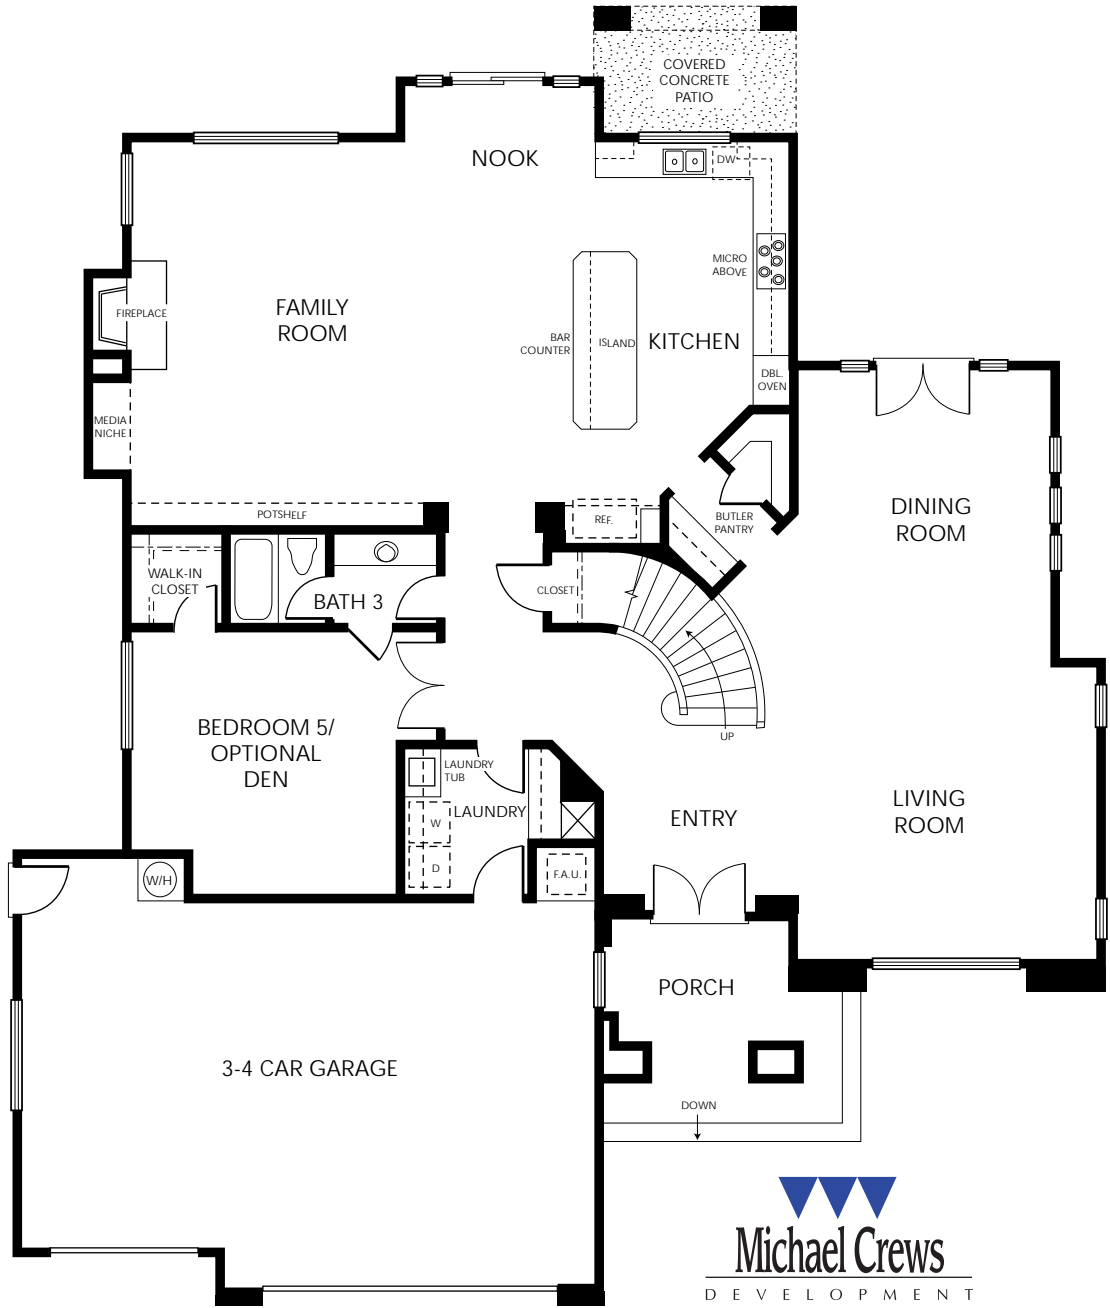

The Waterford

First Story
5 Bed / Den opt. / 3 Bath
3,704 sq. ft.

See Something New