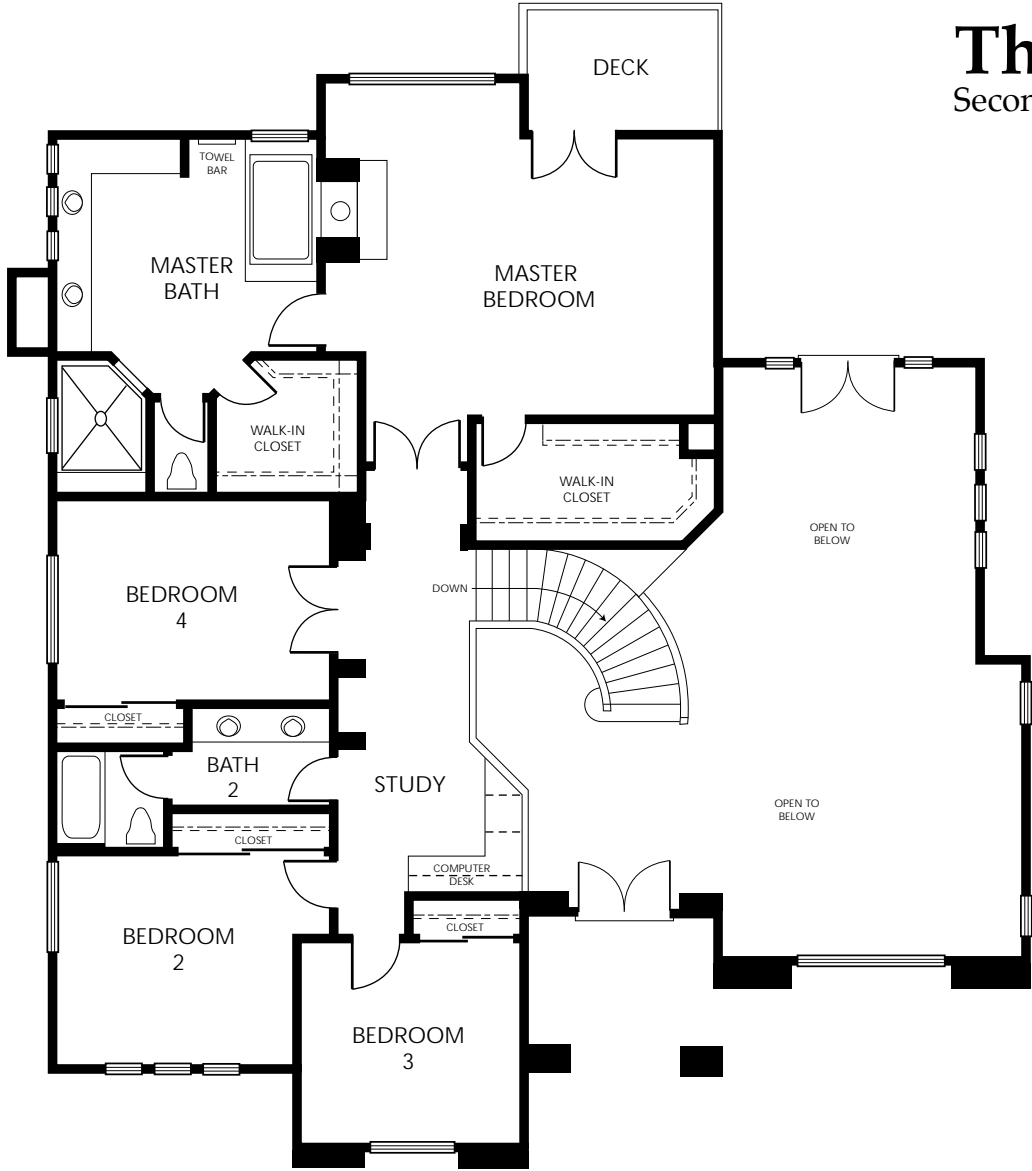

The Waterford

Second Story

See Something New

(CREWS DEVELOPMENT) The Waterford: 09/24/04