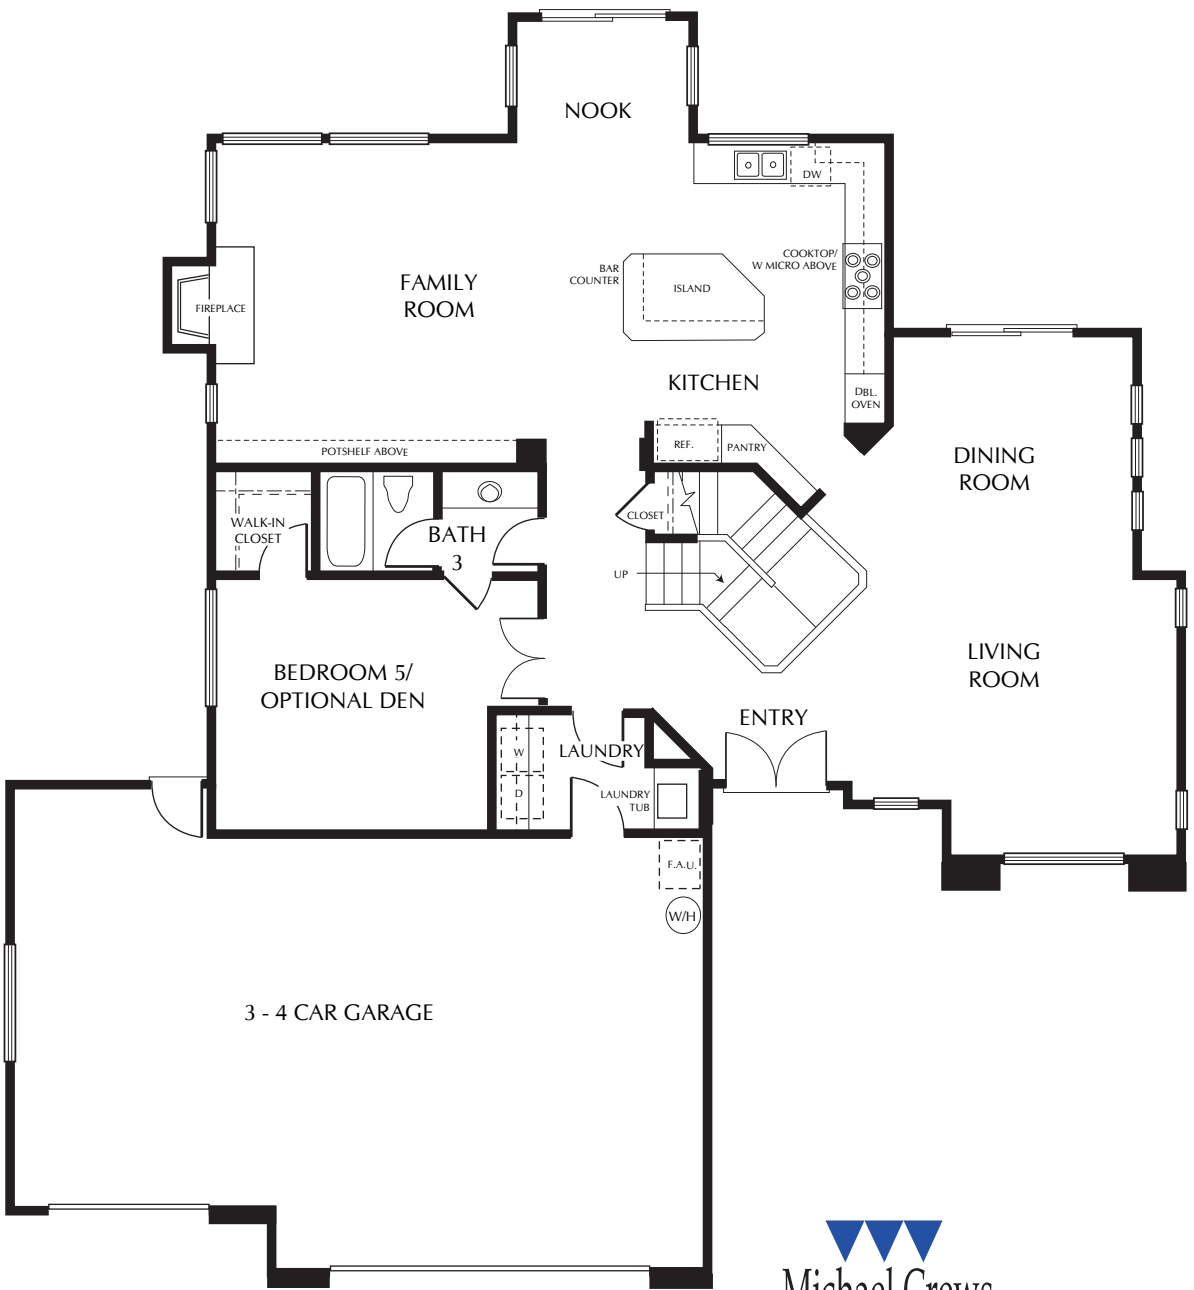

The Remington

First Story
5 Bed/Den opt./3 Bath
2,885 sq. ft.

See Something New