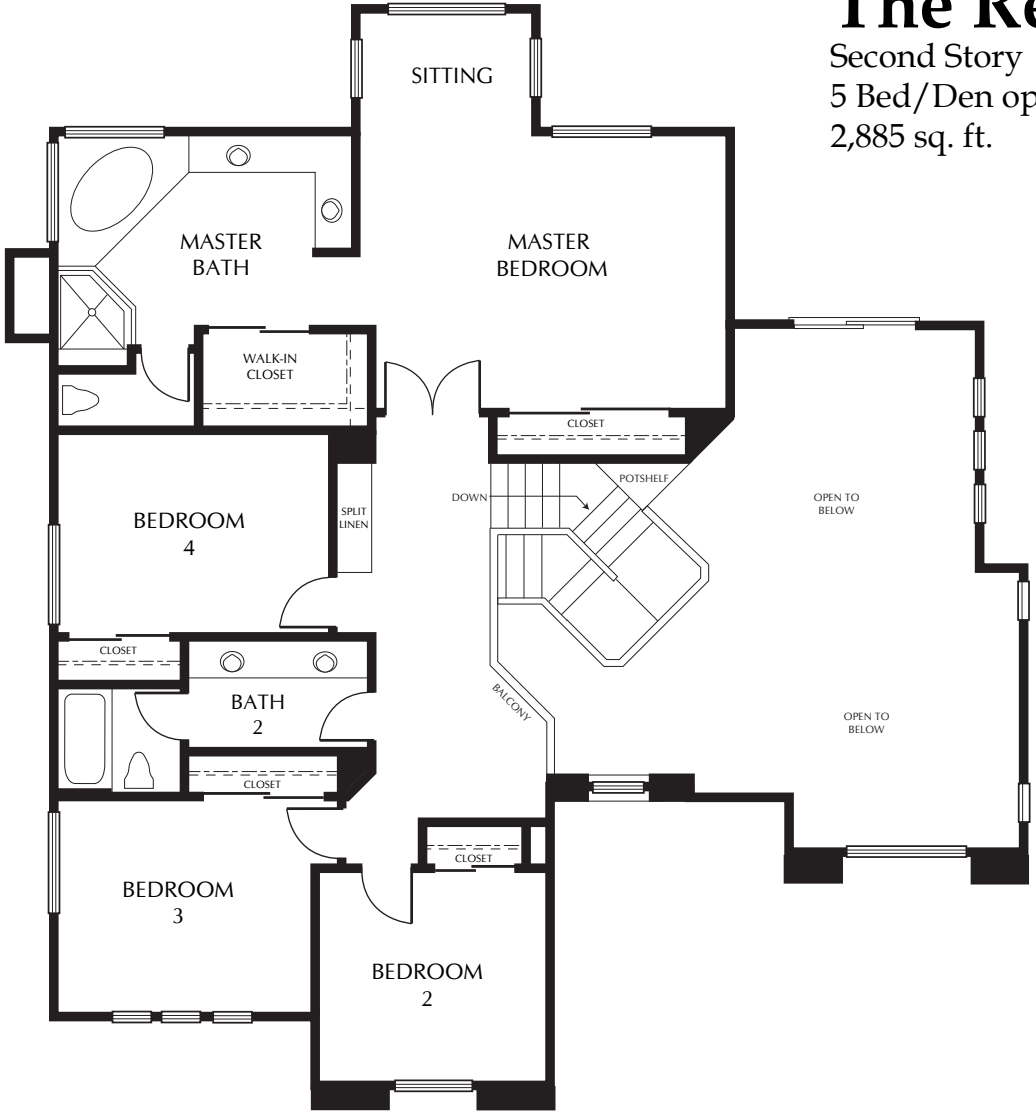

The Remington

Second Story
5 Bed/Den opt./3 Bath
2,885 sq. ft.

See Something New

(CREWS DEVELOPMENT) The Remington: 07/21/06