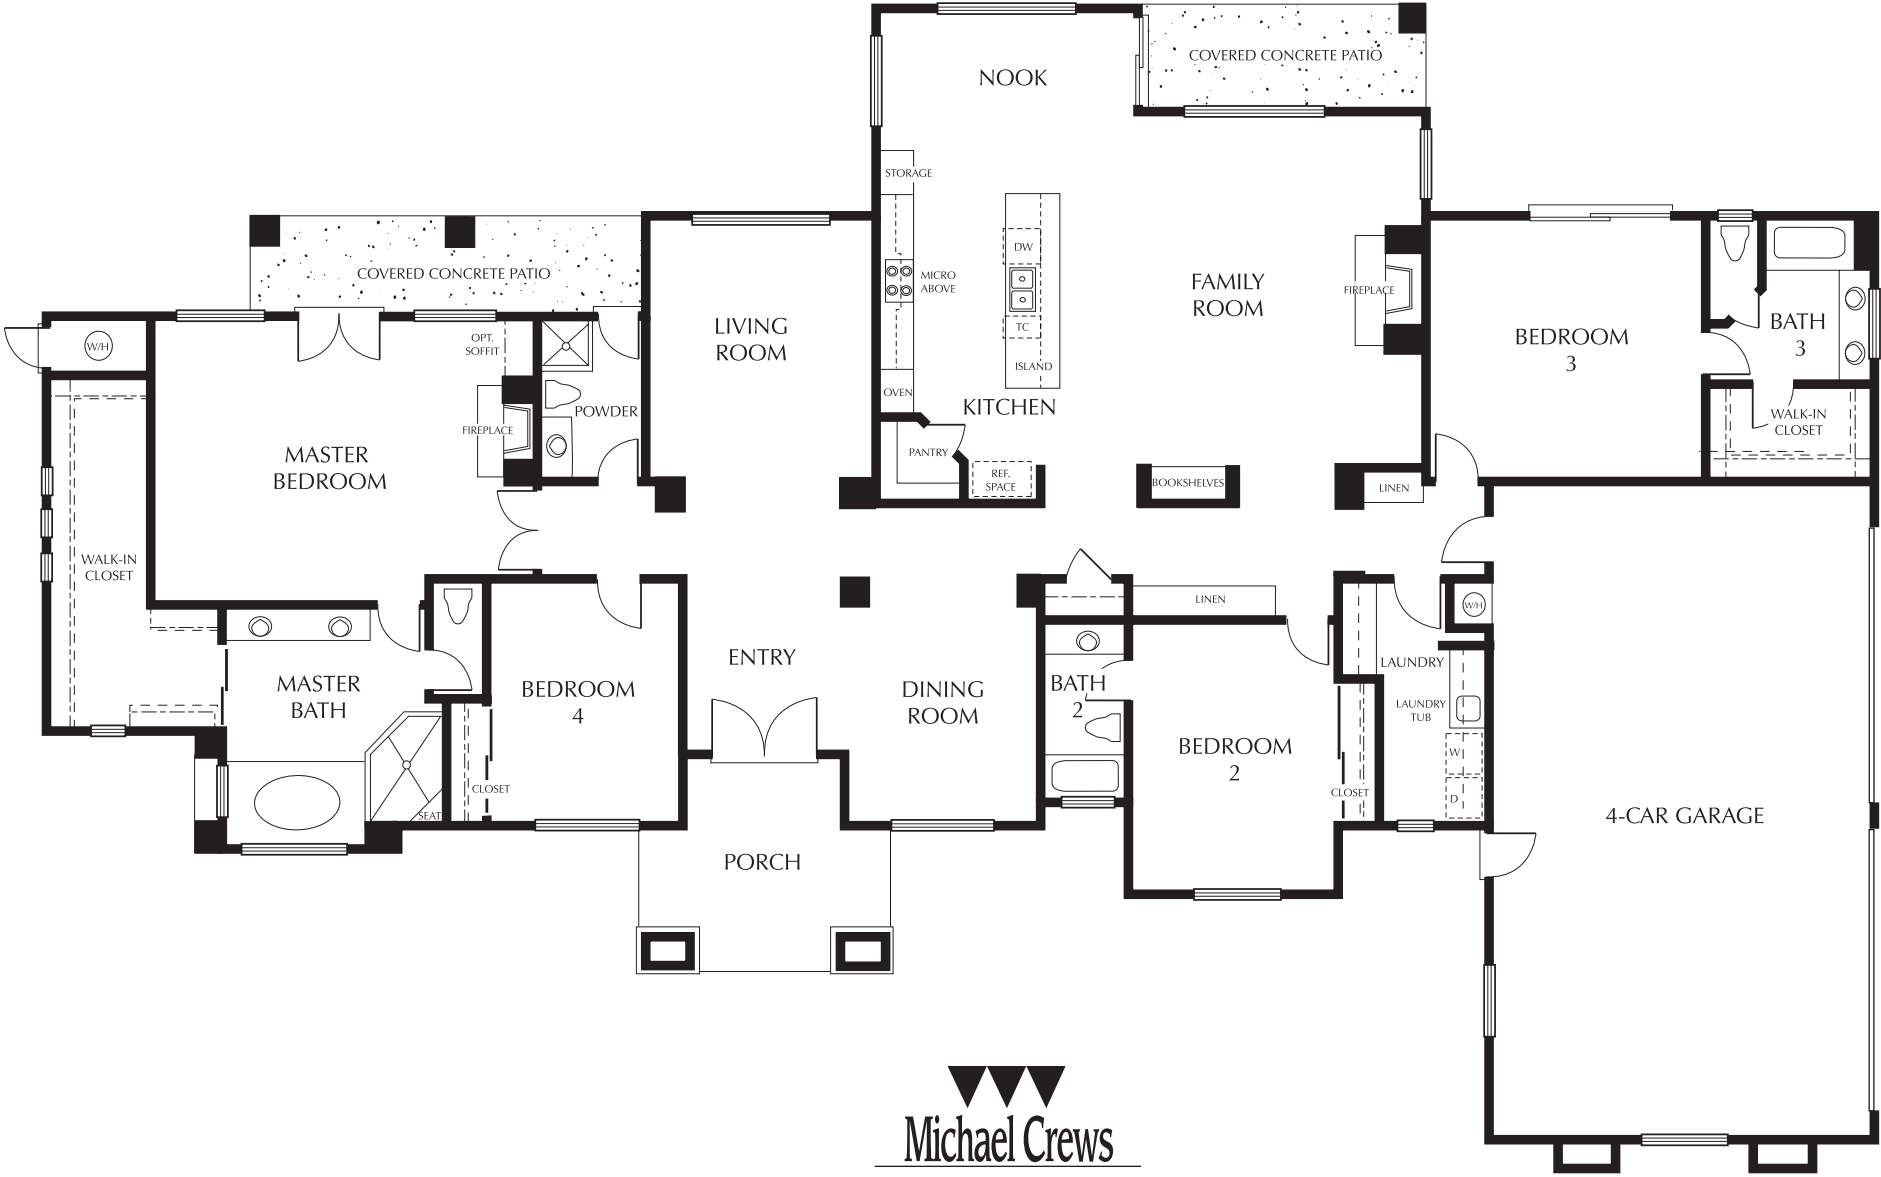

The Quincy II

4 Bed / 3.75 Bath

3,304 sq. ft.

See Something New

(CREWS DEVELOPMENT) THE QUINCY: 06/19/03