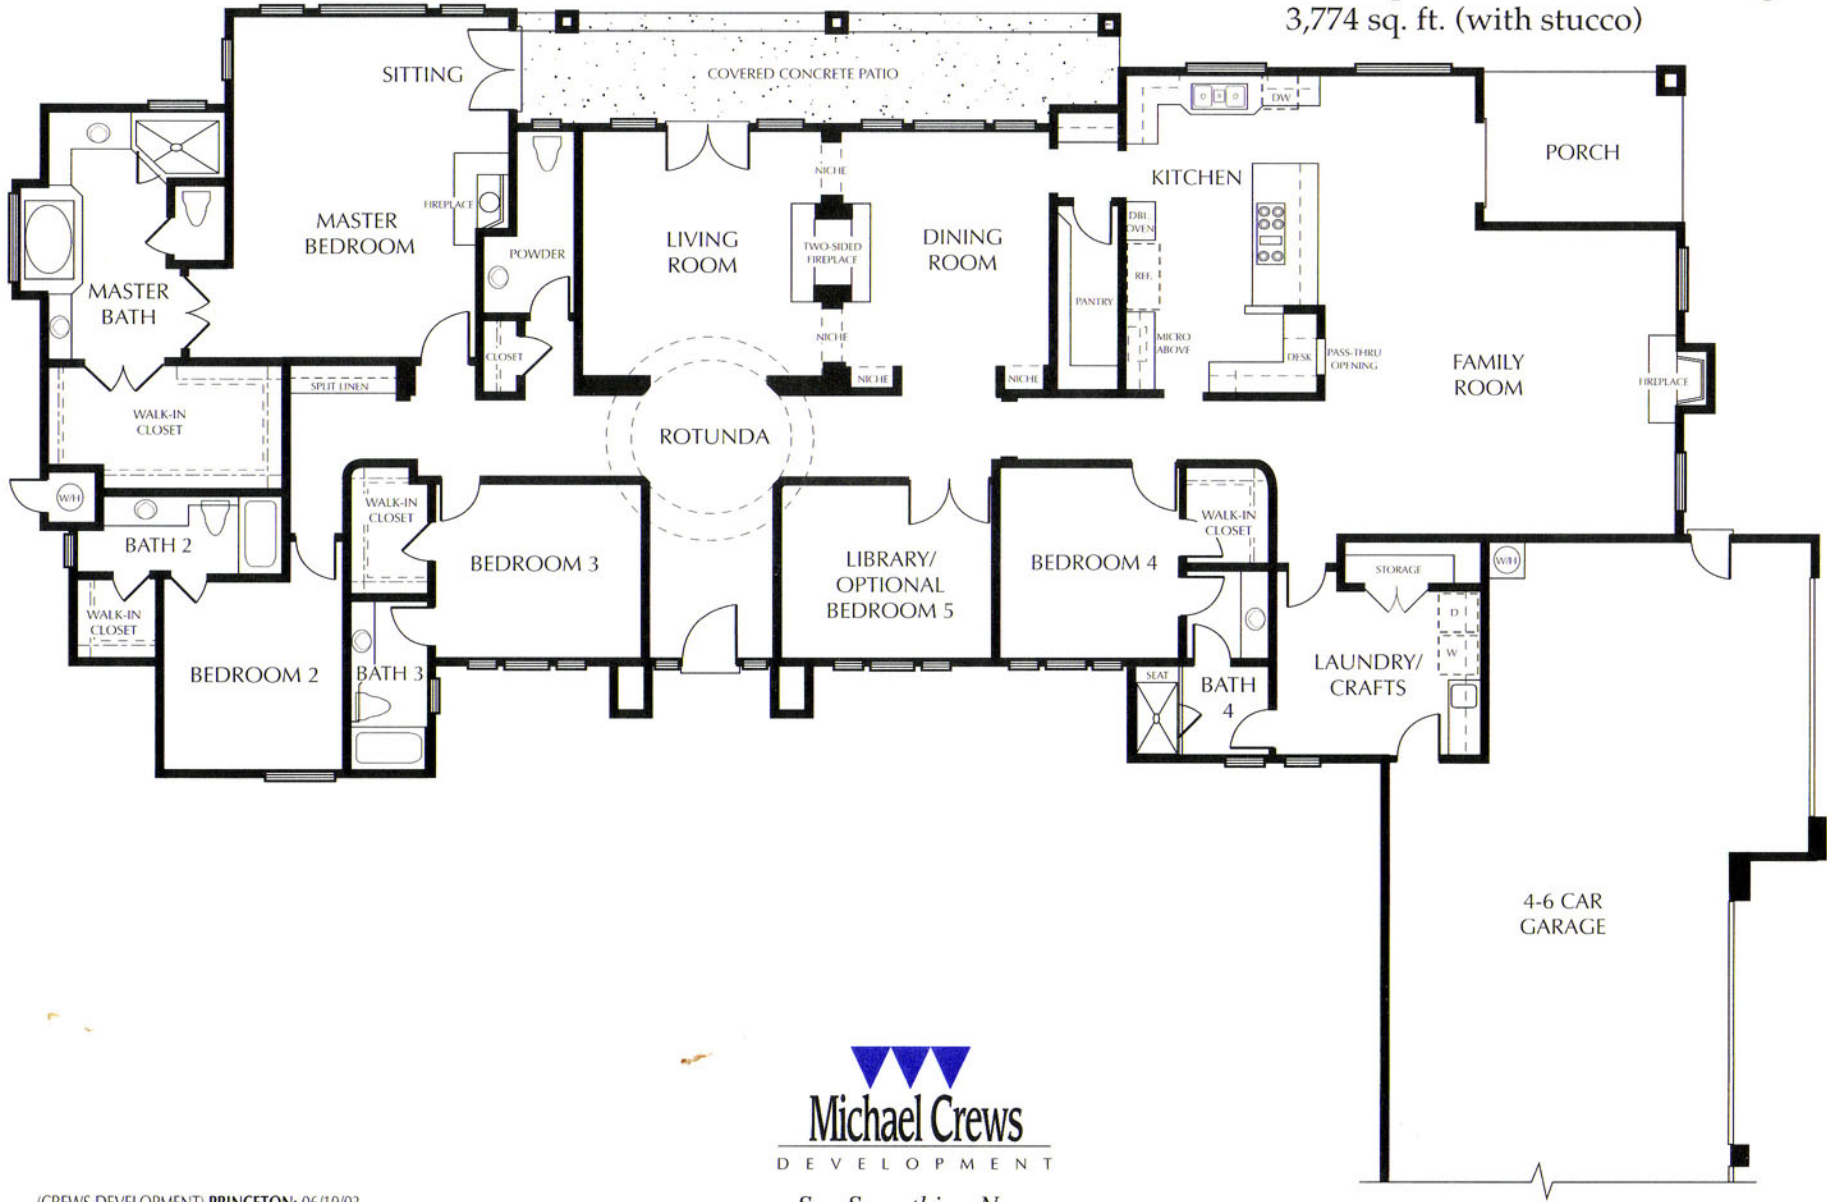

# The Princeton I

5 Bed/Library opt./4.5 Bath  
3,767 sq. ft. (with brick and siding)  
3,774 sq. ft. (with stucco)

See Something New

(CREWS DEVELOPMENT) PRINCETON: 06/19/03