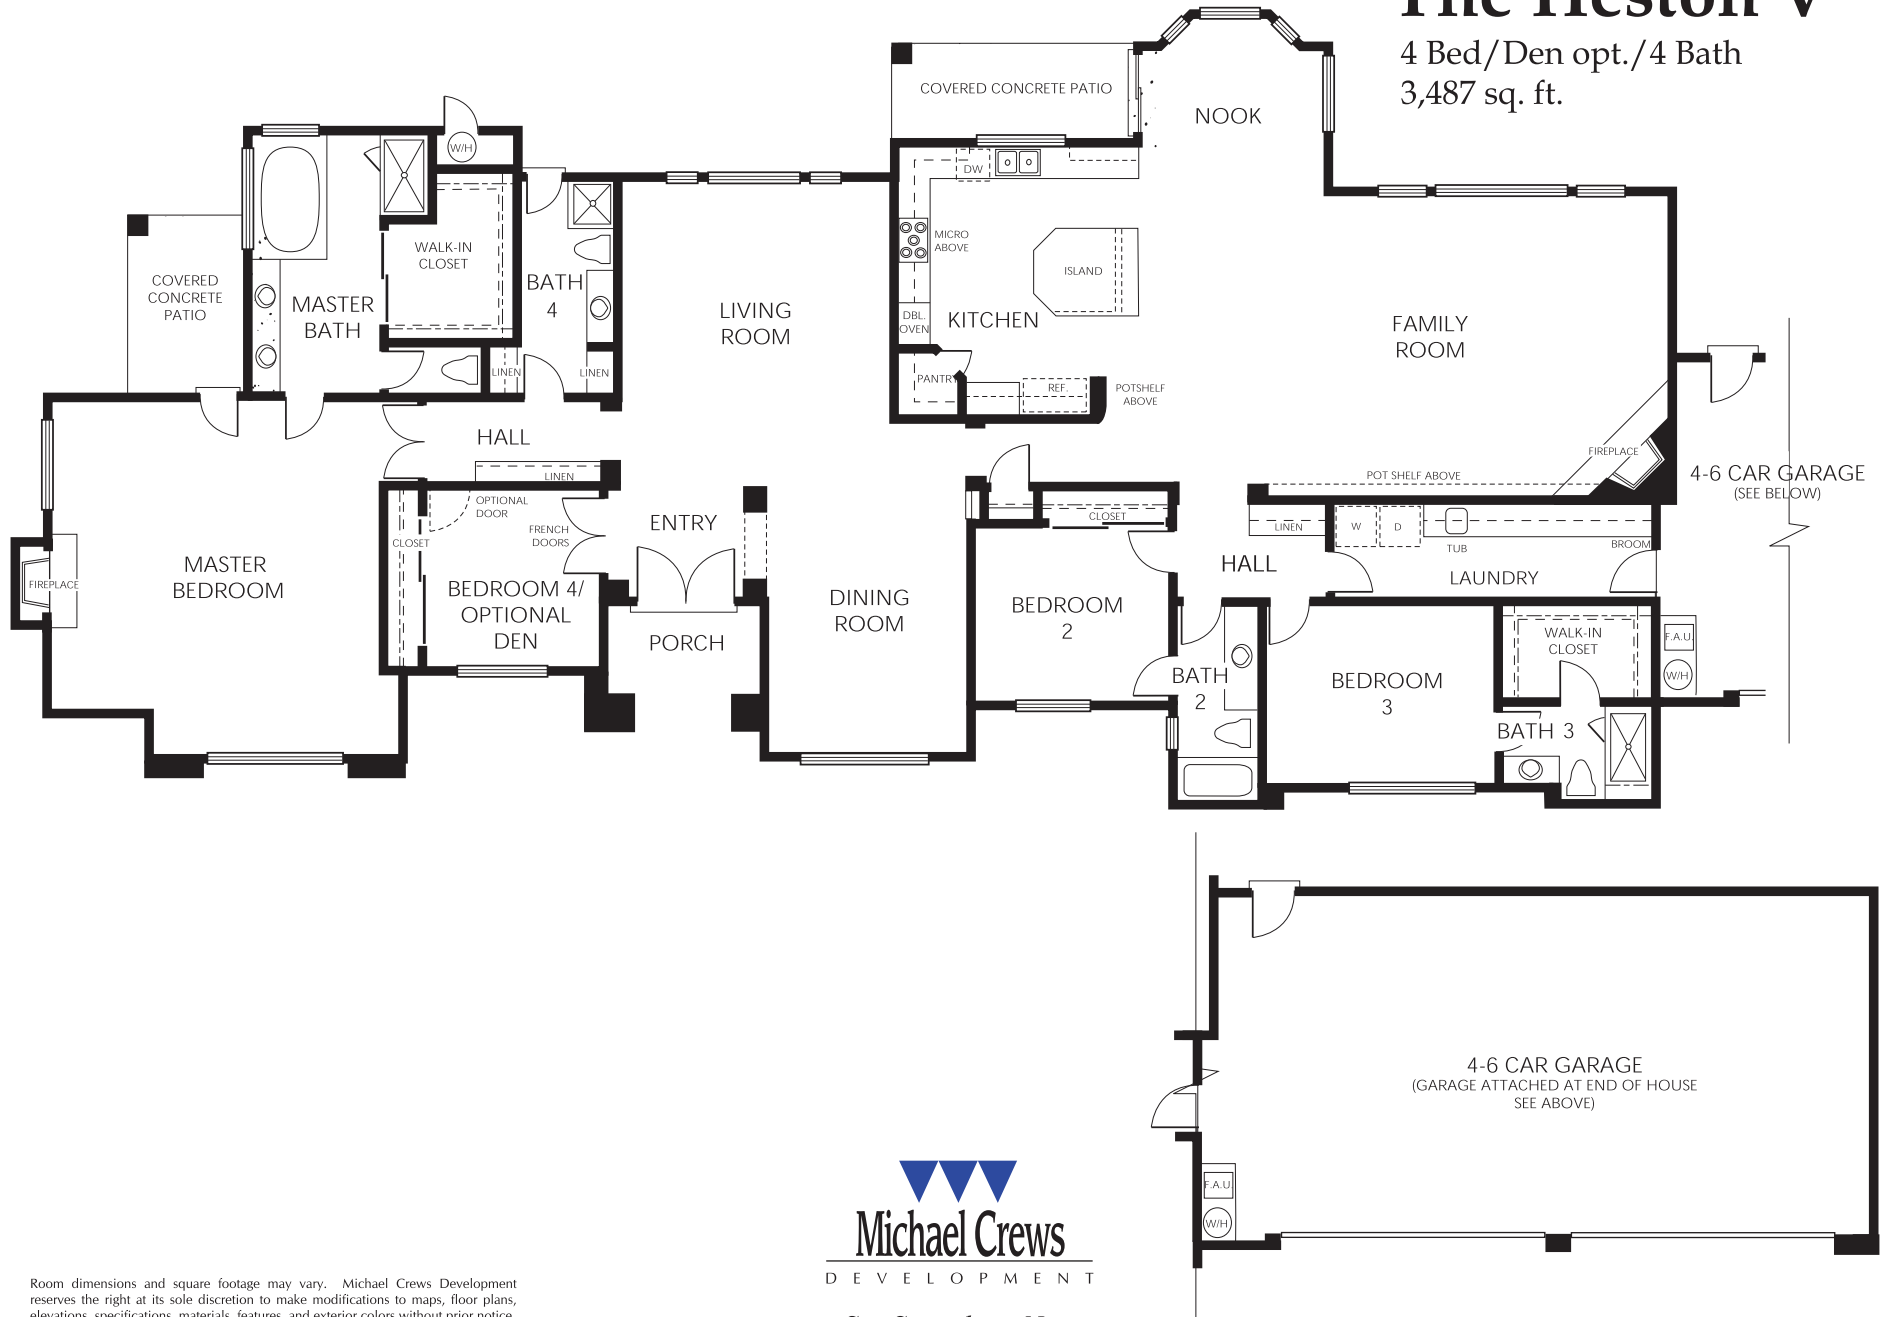

The Heston V

4 Bed/Den opt./4 Bath
3,487 sq. ft.

See Something New