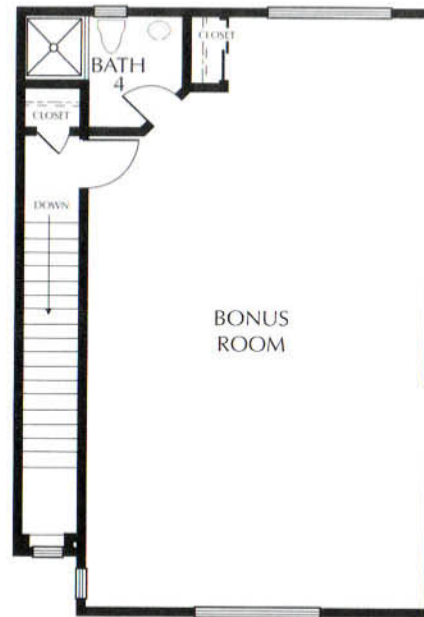

The Heston IIICX

First Floor

4 Bed / Den opt. / 4 Bath

Second Floor Bonus Room

3,755 sq. ft.

Michael Crews
DEVELOPMENT

See Something New

Room dimensions and square footage may vary. Michael Crews Development reserves the right at its sole discretion to make modifications to maps, floor plans, elevations, specifications, materials, features, and exterior colors without prior notice.

(CREWS DEVELOPMENT) Heston III-CX: 10/07/04

The Heston III CX

Second Floor

Room dimensions and square footage may vary. Michael Crews Development reserves the right at its sole discretion to make modifications to maps, floor plans, elevations, specifications, materials, features, and exterior colors without prior notice.