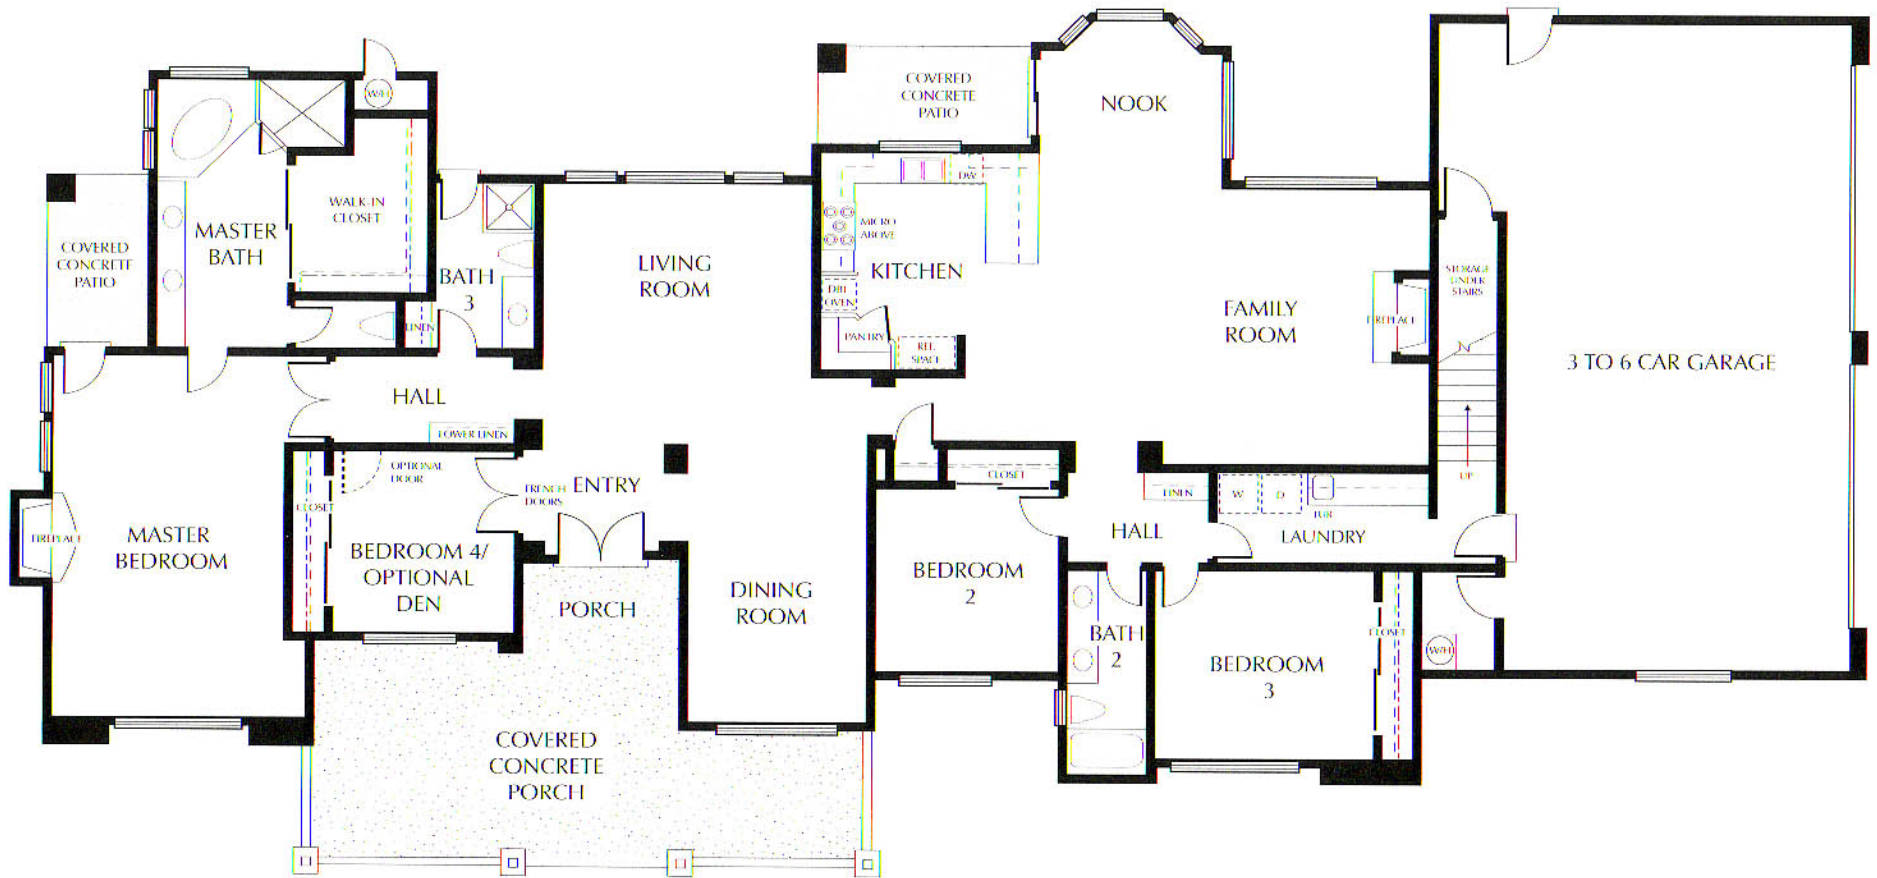

The Heston IIICX

First Floor

4 Bed / Den opt. / 4 Bath

Second Floor Bonus Room

3,755 sq. ft.

Michael Crews
DEVELOPMENT

See Something New

(CREWS DEVELOPMENT) Heston III-CX: 10/07/04