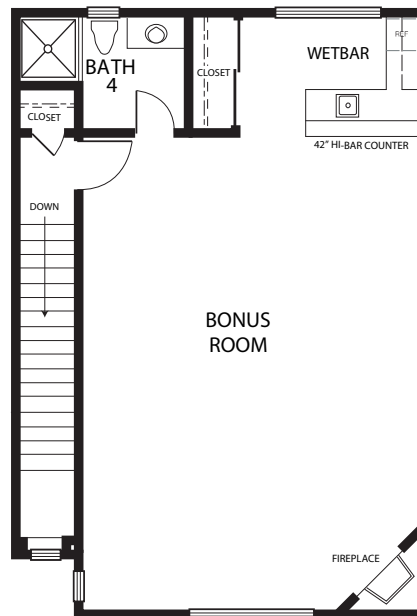

The Heston IV-CX

Second Floor

4 Bed/Den opt./4 Bath

4,164sq. ft.

See Something New

(CREWS DEVELOPMENT) Heston IVCX:06/16/06