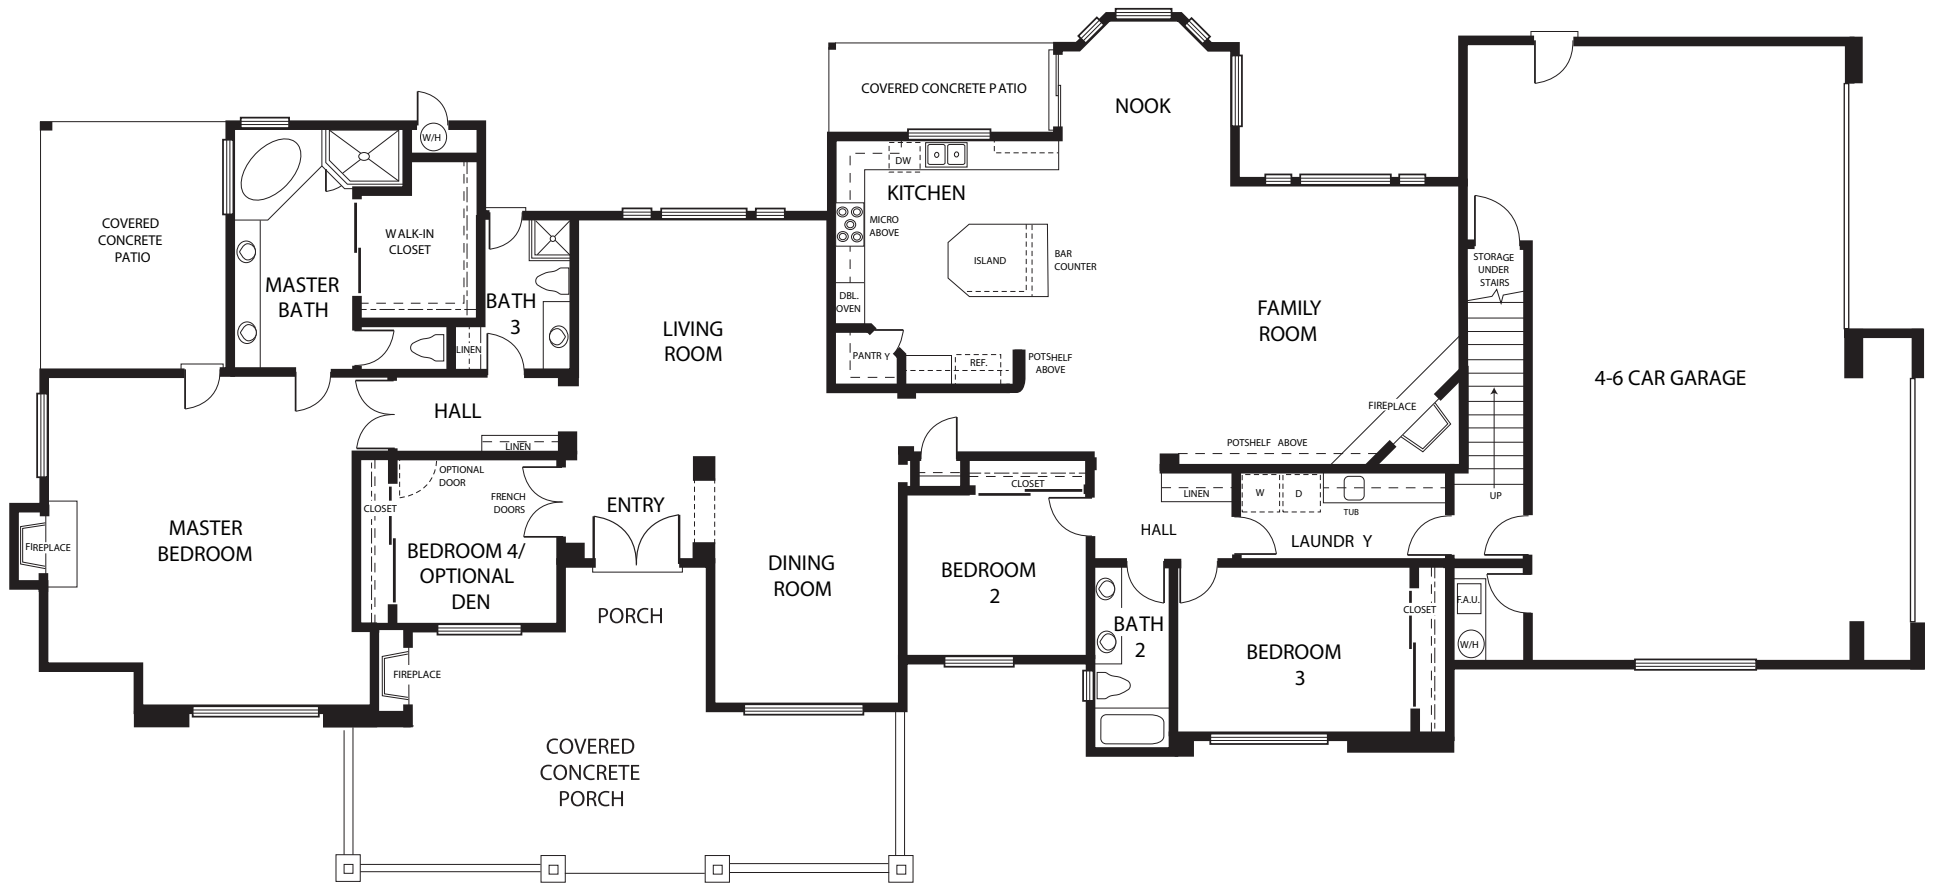

The Heston IV-CX

First Floor

4 Bed/Den opt./4 Bath

4,164sq. ft.

See Something New

(CREWS DEVELOPMENT) Heston IVCX:06/05/06