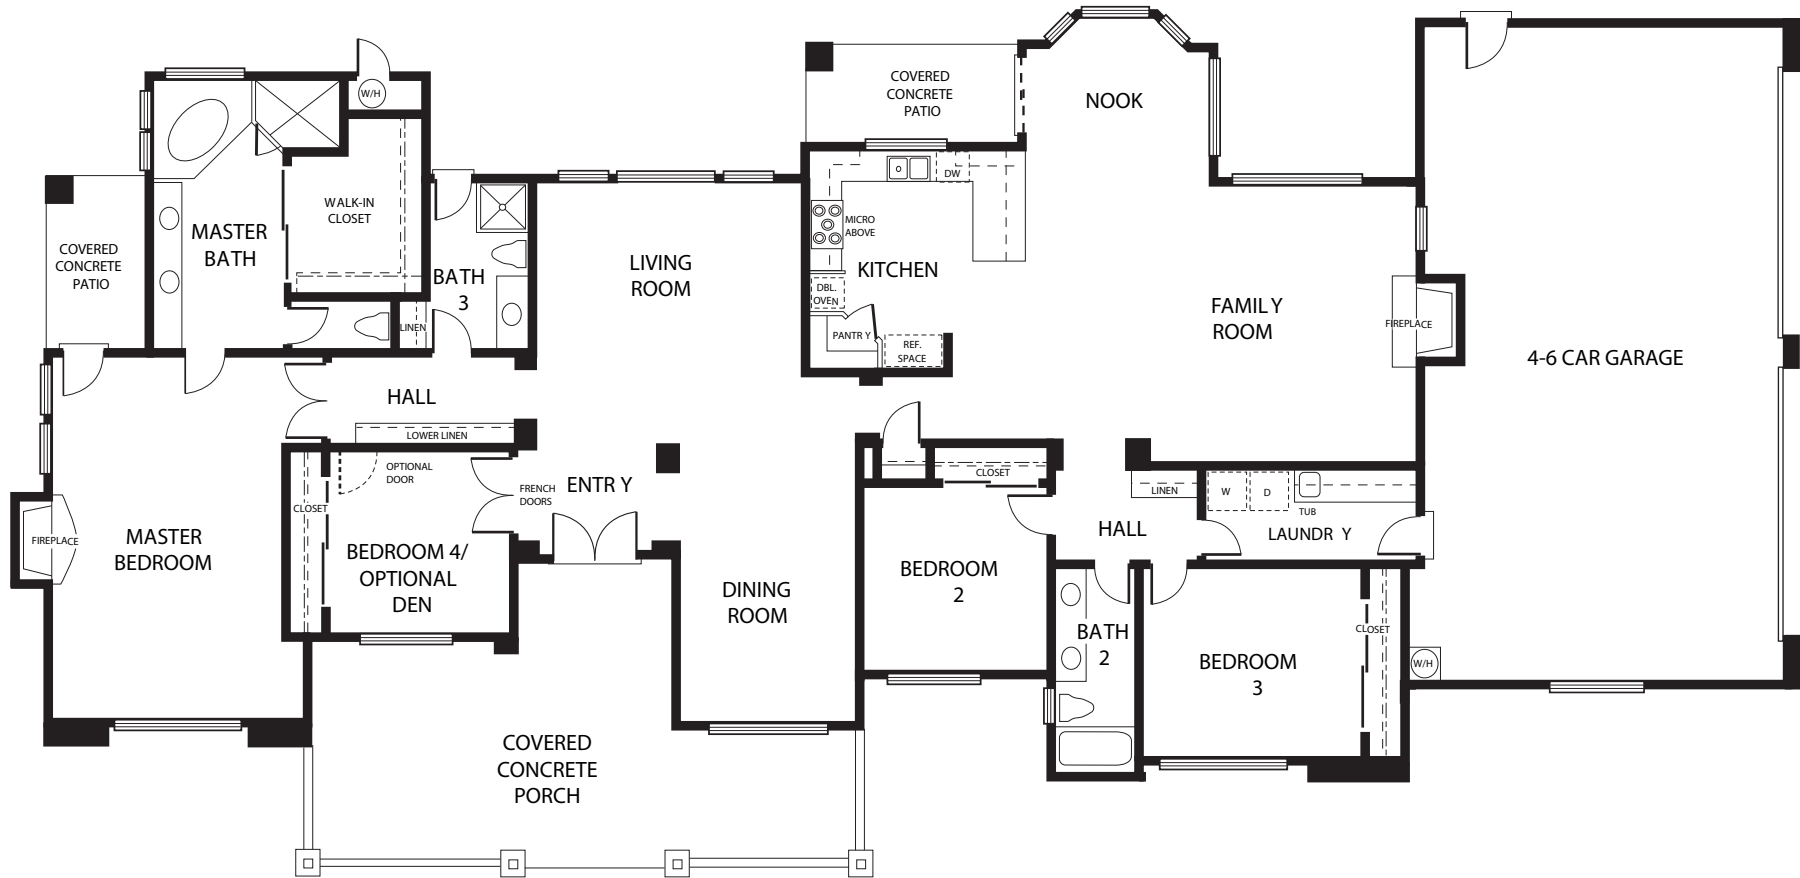

The Heston III C

4 Bed/Den opt./2.75 Bath
2,748 sq. ft.

See Something New

(CREWS DEVELOPMENT) Heston III C: 06/08/05